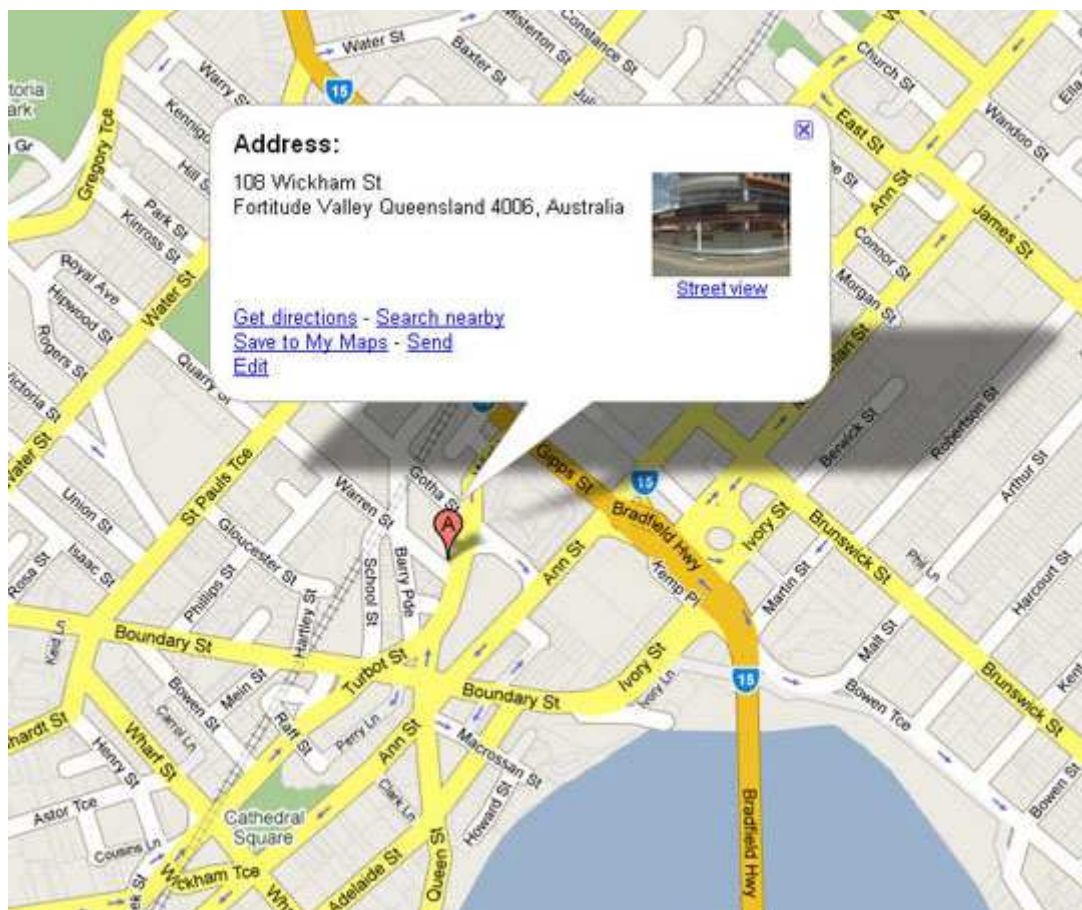

DOMO

COLLECTIONS

DOMO FORTITUDE VALLEY
108 WHICKHAM STREET (CORNER WARREN STREET)
FORTITUDE VALLEY, Queensland
Phone/Fax: (07)3831 3088 / (07)3831 3199