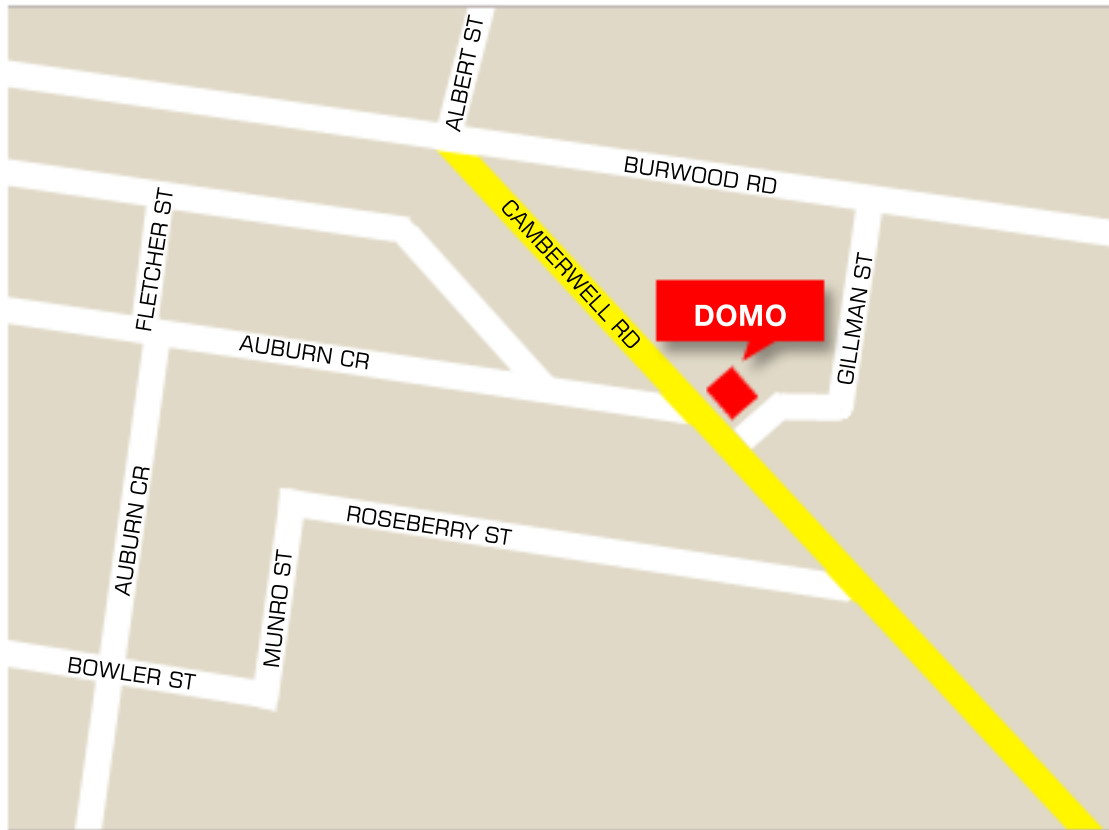

DOMO

COLLECTIONS

DOMO MELBOURNE

Domo Collections
55 Camberwell Road, Hawthorn 3122 ☐
Phone: ☐9882 8788 Fax: ☐9882 8789

domo.com.au