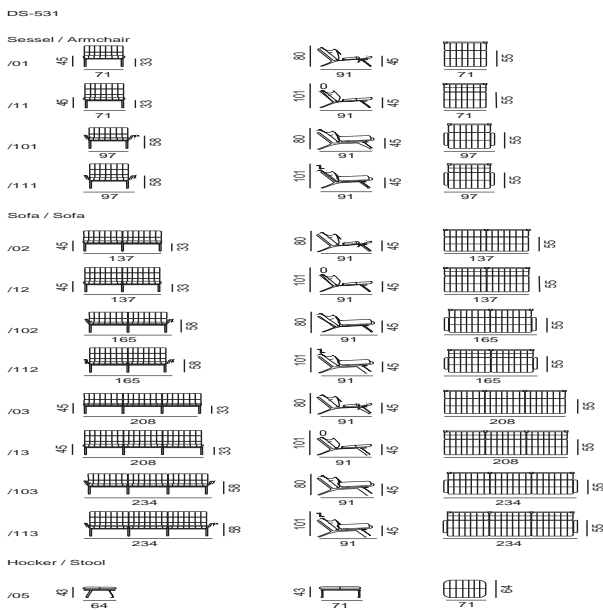

**DS-531 ARMCHAIR  
DE SEDE**

IN-STORE PURCHASE ONLY

**Design de Sede Design-Team** Simply beautiful. Or beautifully simple. Whoever settles into seating furniture from the DS-531 range is not only in for a comfortable and relaxing experience, thanks to the lowered sitting position, but will also feel right at home in the stitched leather design. The sweeping frame construction and a wooden supporting base for the seat cushions are the simple structural elements of these sculptures. They are available both as three-seater and as a cosy armchair with head section and stool.

**Dimensions**

W 71 x D 55 x H 80 cm High Back Armchair  
 W 71 x D 55 x H 101 cm High Back Armchair with Head Section  
 W 97 x D 55 x H 91 cm Low Back Armchair  
 W 97 x D 55 x H 101 cm Low Back Armchair with Head Section