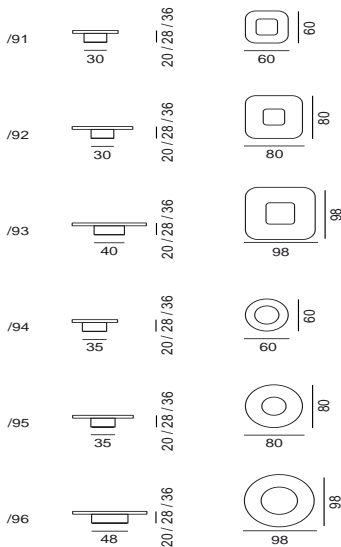

**DS-3011 OCCASIONAL TABLES  
DE SEDE**

IN-STORE PURCHASE ONLY

**Design de Sede Design Team**

The revival of a classic. This table series, a de Sede classic of the 1970s, has been given a shot of rejuvenation. The models were freshened up with contemporary colours and proportions to create the new edition. The idea behind the coffee table DS-3011 is irresistibly simple: the use of different materials lends the coffee table an impressive flair. The tabletop is covered by a beautiful strip of high-quality leather, and the top itself is made of dark glass. The deep architecture further underscores the exquisite language of design and makes the tables look as if they were floating through the room. DS-3011 can enhance a space as an individual item of furniture or create a very exquisite living flair in a landscape consisting of several different model variants.

DS-3011

**Dimensions**

Table Base 30 x W 60 x D 60 x H 20/28/36 cm Model 91  
 Table Base 30 x W 80 x D 80 x H 20/28/36 cm Model 92  
 Table Base 40 x W 98 x D 98 x H 20/28/36 cm Model 93  
 Table Base ? 35 x ? 60 x H 20/28/36 cm Model 94  
 Table Base ? 35 x ? 80 x H 20/28/36 cm Model 95  
 Table Base ? 48 x ? 98 x H 20/28/36 cm Model 96