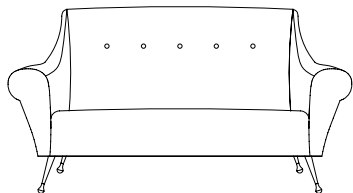

Duresta for Matthew Williamson

TANGO

Image: Shown in Aurora Fuchsia with Estelle Teal Buttoning, Aurora Teal and Fuchsia
scatters. Tango Chair in Butterfly Wheel Berry with Mistral Fuchsia scatter

Sofa
85H x 160W x 87D cms