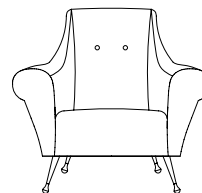

Chair
85H x 85W x 87D cms

Standard Specifications

- Hardwood frame, serpentine sprung seat and serpentine sprung back
- Legs - ebony with brass finisher
- Top stitched finish - this model has no piping
- Buttoning can be contrast piped in any Estelle colourway

Optional Specifications

- Available with scatter cushions*

*Denotes chargeable options

See this model in the exclusive Duresta
for Matthew Williamson range of fabrics
at duresta.com/configurator

DURESTA.COM