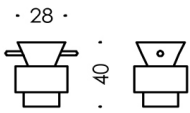

GRAIN CUT TABLE

DESIGN: Jaime Hayon

It is a sculpture, or a table – elaborately turned from a solid block of wood. As a side table, the Grain Cut Side Table can be placed wherever it is needed due to its flexible handles. It is a shelf for your favourite book or a glass of wine or cup of tea. As a sculpture in the room it attracts attention and sparks discussions about art and design.

GRAIN CUT TABLE *Design: Jaime Hayon*

25992

· 42 ·

25992

Masse in cm: Ø 42 x 40

w/h/d in inches: Ø 16,54 x 15,75

Technische Beschreibung:

Tisch: Esche aus einem Stück gefertigt
Esche massiv, schwarz gebeizt und lackiert oder
Esche massiv, RAL offenporig lackiert