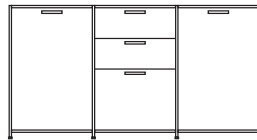

DIMENSIONS

H 861 - mm
W 1080 - mm
D 450 - mm

sideboard 2 doors + 3 drawers lacquer
- colour to order