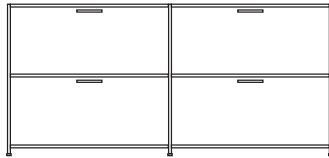

DIMENSIONS
H 789 - mm
W 1700 - mm
D 450 - mm

1 glass shelf

DIMENSIONS
W 775 - mm
D 302 - mm
E 6 - mm

sideboard 2 drawers for suspended
files + 2 flap doors lacquer - colour to
order

DIMENSIONS
H 789 - mm
W 1700 - mm
D 450 - mm