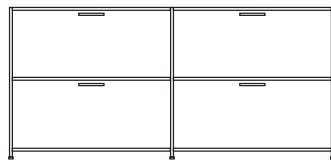

DIMENSIONS

tray console with drawer white lacquer

DIMENSIONS

tray console with drawer perle lacquer

DIMENSIONS

sideboard 2 drawers + 2 flap doors
lacquer - colour to order

DIMENSIONS

H 789 - mm
W 1700 - mm
D 450 - mm

DIMENSIONS
H 789 - mm
W 1700 - mm
D 450 - mm

1 glass shelf

DIMENSIONS
W 775 - mm
D 302 - mm
E 6 - mm

sideboard 2 drawers for suspended
files + 2 flap doors lacquer - colour to
order

DIMENSIONS
H 789 - mm
W 1700 - mm
D 450 - mm