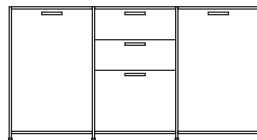

DIMENSIONS
H 789 - mm
W 1700 - mm
D 450 - mm

1 glass shelf

DIMENSIONS
W 775 - mm
D 302 - mm
E 6 - mm

sideboard 2 drawers for suspended
files + 2 flap doors lacquer - colour to
order

DIMENSIONS
H 789 - mm
W 1700 - mm
D 450 - mm

DIMENSIONS

H 861 - mm
W 1080 - mm
D 450 - mm

sideboard 2 doors argile lacquer

DIMENSIONS

H 861 - mm
W 1080 - mm
D 450 - mm

sideboard 2 doors white lacquer

DIMENSIONS

H 861 - mm
W 1080 - mm
D 450 - mm

sideboard 2 doors perle lacquer

DIMENSIONS

H 861 - mm
W 1080 - mm
D 450 - mm

sideboard 2 doors + 3 drawers lacquer
- colour to order

DIMENSIONS

H 861 - mm
W 1635 - mm
D 450 - mm

sideboard 2 doors + 3 drawers argile
lacquer