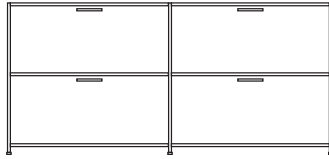

sideboard 2 drawers + 2 flap doors
white lacquer

DIMENSIONS
H 789 - mm
W 1700 - mm
D 450 - mm