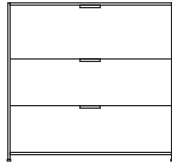

secretaire 1 drop flap + 2 drawers (of which 1 for hanging files) lacquer - colour to order

DIMENSIONS
H 1100 - mm
W 1080 - mm
D 450 - mm