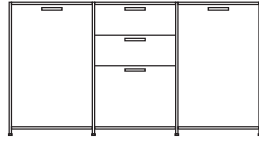

DIMENSIONS
H 789 - mm
W 1700 - mm
D 450 - mm

1 glass shelf

DIMENSIONS
W 775 - mm
D 302 - mm
E 6 - mm

sideboard 2 drawers for suspended
files + 2 flap doors lacquer - colour to
order

DIMENSIONS
H 789 - mm
W 1700 - mm
D 450 - mm

DIMENSIONS

H 861 - mm
W 1635 - mm
D 450 - mm

sideboard 2 doors + 3 drawers white
lacquer

DIMENSIONS

H 861 - mm
W 1635 - mm
D 450 - mm

sideboard 2 doors + 3 drawers perle
lacquer

DIMENSIONS
H 861 - mm
W 1635 - mm
D 450 - mm