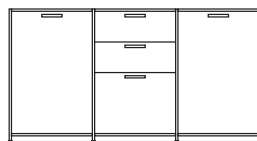

DIMENSIONS

H 861 - mm
W 1635 - mm
D 450 - mm

sideboard 2 doors + 3 drawers white
lacquer