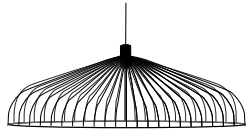

PARACHUTE

Design by
Nathan Yong

Description

Shade in satin black lacquered (Ø 3 mm), in transparent lacquered copper-plated (Ø 3 mm) or matt gold (Ø 3 mm) steel wire.

It is possible to mount 1, 2, 3, 4, 5 or 6 shades (max. 4 for the transparent varnished copper version) upside-down or right side up to create a multitude of different suspended ceiling lights. However, it is not possible to create compositions completely as you like, in that it is vital to always be symmetrical at the very least, with more shades pointing downwards than upwards.

More info at
www.ligne-roset.com

© Ligne Roset 2021

SHADE SMALL BLACK

DIMENSIONS
H 490 mm - Ø 250 mm

Other sizes

shade small black

DIMENSIONS
H 490 - mm
Ø 250 - mm

shade medium black

DIMENSIONS
H 330 - mm
Ø 480 - mm

shade large black

DIMENSIONS
H 240 - mm
Ø 800 - mm

shade small copper

DIMENSIONS
H 490 - mm
Ø 250 - mm

shade large copper

DIMENSIONS
H 240 - mm
Ø 800 - mm

shade small gold

DIMENSIONS
H 490 - mm
Ø 250 - mm

shade medium gold

DIMENSIONS
H 330 - mm
Ø 480 - mm

shade large gold

DIMENSIONS
H 240 - mm
Ø 800 - mm

electrical fittings

DIMENSIONS