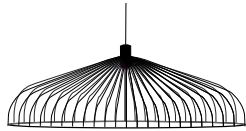

PARACHUTE

Design by
Nathan Yong

Description

Shade in satin black lacquered (Ø 3 mm), in transparent lacquered copper-plated (Ø 3 mm) or matt gold (Ø 3 mm) steel wire.

It is possible to mount 1, 2, 3, 4, 5 or 6 shades (max. 4 for the transparent varnished copper version) upside-down or right side up to create a multitude of different suspended ceiling lights. However, it is not possible to create compositions completely as you like, in that it is vital to always be symmetrical at the very least, with more shades pointing downwards than upwards.

More info at
www.ligne-roset.com

© Ligne Roset 2021

SHADE SMALL BLACK

DIMENSIONS
H 490 mm - Ø 250 mm

Other sizes

shade small black

DIMENSIONS
H 490 - mm
Ø 250 - mm

shade medium black

DIMENSIONS
H 330 - mm
Ø 480 - mm

shade large black

DIMENSIONS
H 240 - mm
Ø 800 - mm

shade small copper

DIMENSIONS
H 490 - mm
Ø 250 - mm

shade large copper

DIMENSIONS
H 240 - mm
Ø 800 - mm

shade small gold

DIMENSIONS
H 490 - mm
Ø 250 - mm

shade medium gold

DIMENSIONS
H 330 - mm
Ø 480 - mm

shade large gold

DIMENSIONS
H 240 - mm
Ø 800 - mm

electrical fittings

DIMENSIONS