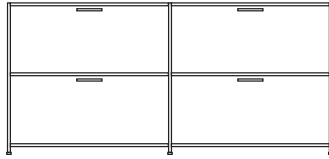

DIMENSIONS

H 789 - mm
W 1700 - mm
D 450 - mm

sideboard 2 drawers + 2 flap doors
argile lacquer

DIMENSIONS

H 789 - mm
W 1700 - mm
D 450 - mm

sideboard 2 drawers + 2 flap doors
white lacquer

DIMENSIONS
H 789 - mm
W 1700 - mm
D 450 - mm