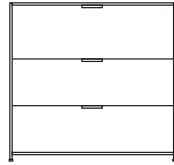

secrétaire 1 drop flap + 2 drawers (of which 1 for hanging files) lacquer - colour to order