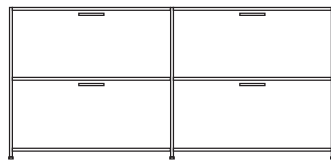

DIMENSIONS

tray console with drawer argile lacquer

DIMENSIONS

tray console with drawer white lacquer

DIMENSIONS

tray console with drawer perle lacquer

DIMENSIONS

sideboard 2 drawers + 2 flap doors
lacquer - colour to order