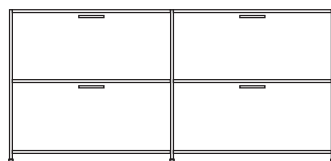

sideboard 2 drawers + 2 flap doors
argile lacquer

DIMENSIONS

H 789 - mm
W 1700 - mm
D 450 - mm