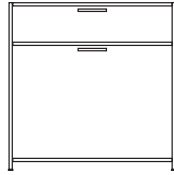

DIMENSIONS
H 556 - mm
W 492 - mm
D 360 - mm

bedside table left-hinged door lacquer -
colour to order

DIMENSIONS
H 556 - mm
W 492 - mm
D 360 - mm

bedside table left-hinged door argile
lacquer

DIMENSIONS
H 556 - mm
W 492 - mm
D 360 - mm

bedside table left-hinged door white
lacquer

DIMENSIONS
H 556 - mm
W 492 - mm
D 360 - mm

bedside table left-hinged door perle
lacquer

DIMENSIONS
H 556 - mm
W 492 - mm
D 360 - mm

bedside table 1 drawer right-hinged
door / lacquer - colour to order