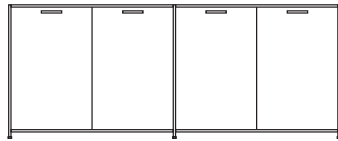

sideboard 4 doors perle lacquer

DIMENSIONS

H 861 - mm
W 2145 - mm
D 450 - mm

hallway unit - console table 1 drawer
right-hinged door / lacquer - colour to
order

DIMENSIONS

H 861 - mm
W 360 - mm
D 450 - mm