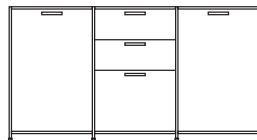

DIMENSIONS

H 861 - mm
W 1635 - mm
D 450 - mm

sideboard 2 doors + 3 drawers argile
lacquer