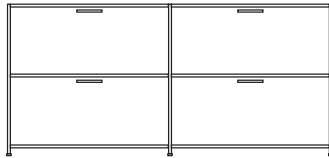

sideboard 2 drawers + 2 flap doors
perle lacquer

DIMENSIONS
H 789 - mm
W 1700 - mm
D 450 - mm