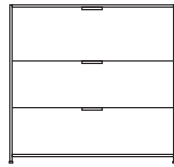

secrétaire 1 drop flap + 2 drawers (of which 1 for hanging files) perle lacquer