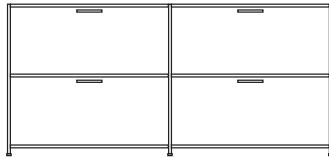

DIMENSIONS
H 789 - mm
W 1700 - mm
D 450 - mm

sideboard 2 drawers for suspended
files + 2 flap doors argile lacquer

DIMENSIONS
H 789 - mm
W 1700 - mm
D 450 - mm

sideboard 2 drawers for suspended
files + 2 flap doors white lacquer