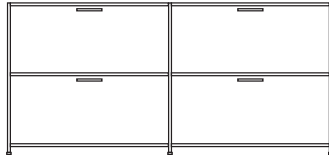

sideboard 2 drawers for suspended
files + 2 flap doors argile lacquer