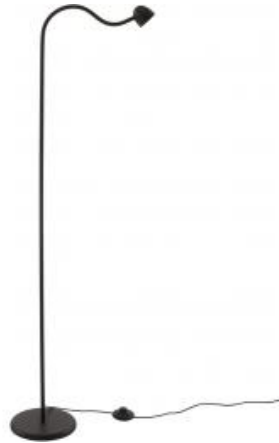

LASH

Design by
Andreas Kowalewski

Description
Shade in the shape of a half eggshell Ø 60 mm
H 55 mm in repoussé aluminium, adjustable high
/ low + possible rotation +/- 300°.
Possible rotation of the upper part of the stem
+/- 225°. Finish : Epoxy satin black lacquer.

Technical Specifications

More info at
www.ligne-roset.com

© Ligne Roset 2023

READING LAMP

DIMENSIONS

H 1260 mm - W 480 mm - D 200 mm -

Other sizes

reading lamp

DIMENSIONS

H 1260 - mm
W 480 - mm
D 200 - mm