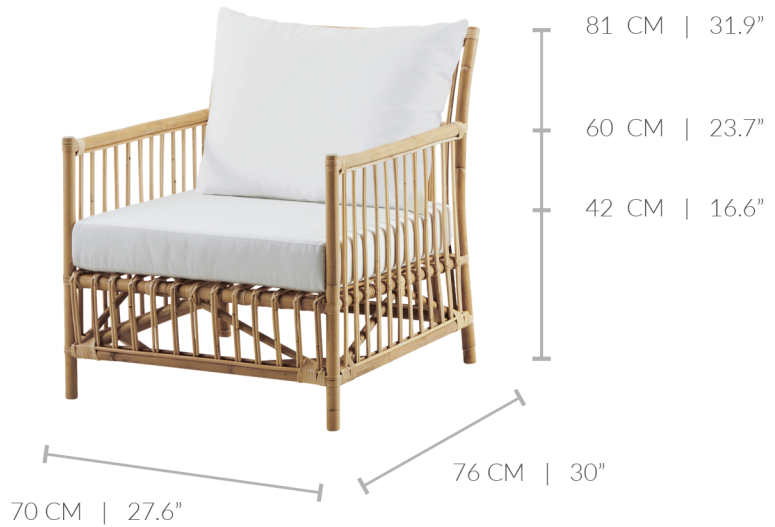

Product datasheet

NAME: CAROLINE LOUNGE CHAIR
SKU NO: 1026
DESIGNER: SIKA-DESIGN
COLLECTION: ORIGINALS
MATERIAL: RATTAN
USAGE: INDOOR
CUSHION: SOLD SEPARATELY

Sika·Design[®]
HANDMADE FURNITURE

Dimensions

COLOR OPTIONS | VISIT OUR WEBSITE TO SEE STANDARD STOCK

NATURAL

BLACK